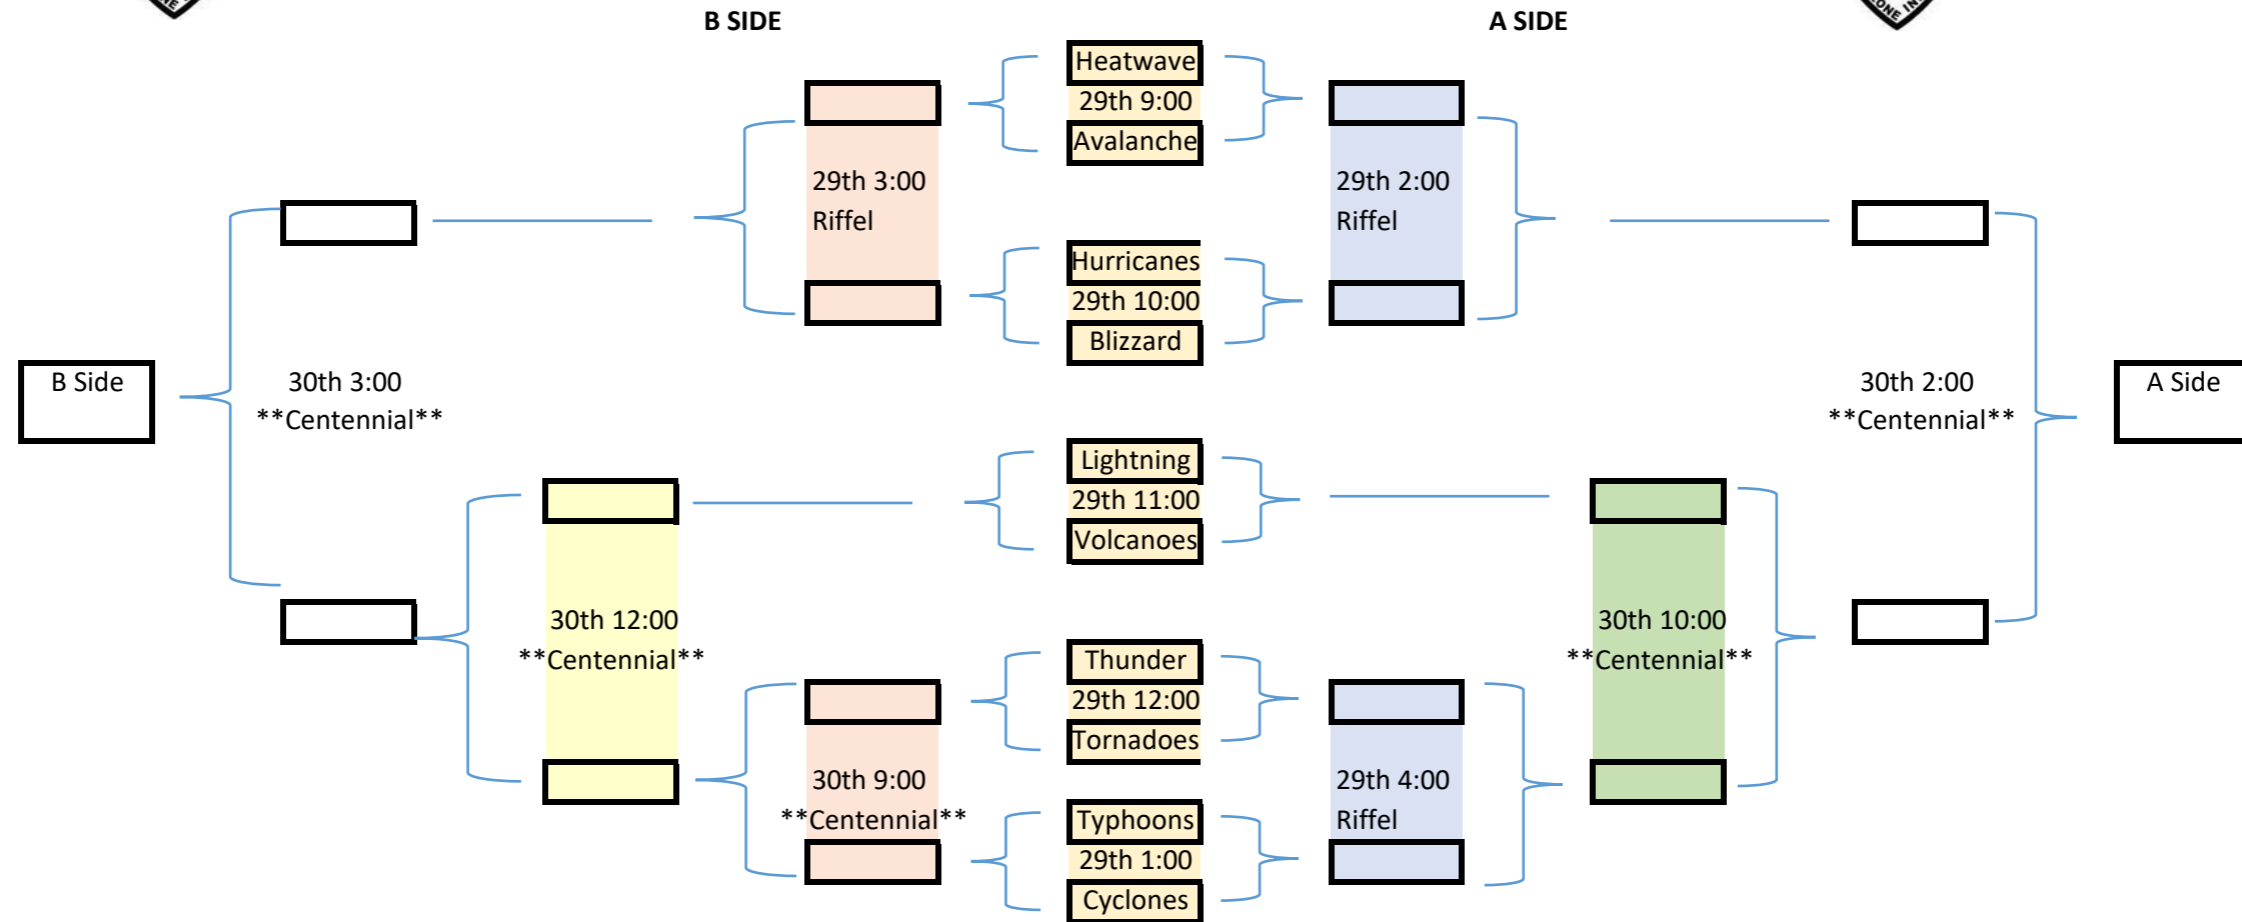

RWZISA 10U Tournament
March 29, 2025 at Riffel High School
March 30, 2025 at Centennial School

Please Note:

- All games will be played on Saturday March 29 and Sunday March 30, 2025
- All games consist of 2 twenty-minute halves, a five-minute warm up and a five-minute halftime break.
- If game is tied after full time, proceed to one 5 minute overtime. First Goal Wins ("Golden Goal").
 If still tied then proceed to Shootout.
- The concession this year will be at Riffel High School located on Rochdale. It will be open from 10:00 AM to 5:00 PM **on Saturday only**.
- Coaches please arrange a time for your team to come to the concession as a group for a drink, chips and a hotdog.

Have fun and see you next year in Indoor Soccer!

**To continue playing soccer, please consider registering for Outdoor Soccer.
 The season runs from May 5 to June 21.**